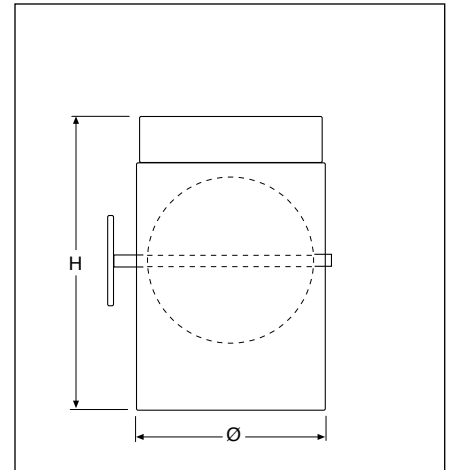

Ø	COD.	H
120	EIKFETA25SCS120	250
130	EIKFETA25SCS130	250
140	EIKFETA25SCS140	250
150	EIKFETA25SCS150	250
180	EIKFETA25SCS180	250
200	EIKFETA25SCS200	250