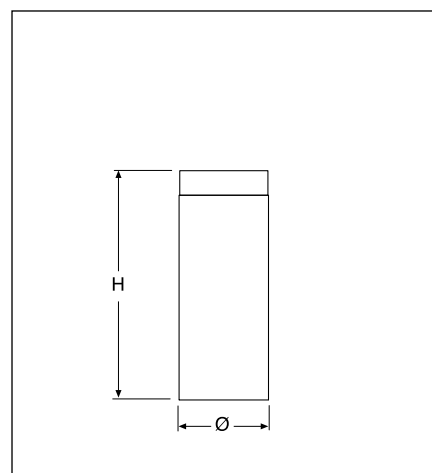

Ø	COD.	H
120	EIKFETA5S120	500
130	EIKFETA5S130	500
140	EIKFETA5S140	500
150	EIKFETA5S150	500
180	EIKFETA5S180	500
200	EIKFETA5S200	500