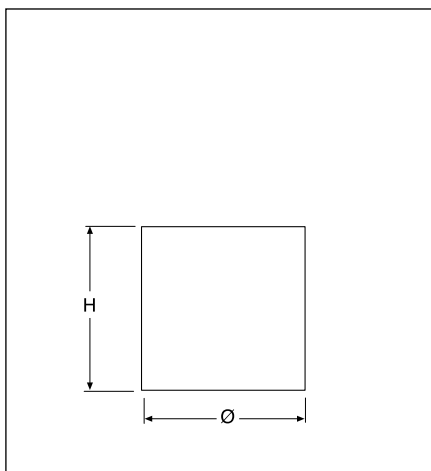

Ø	COD.	H
120	EIKFEFFA120	150
130	EIKFEFFA130	150
140	EIKFEFFA140	150
150	EIKFEFFA150	150
180	EIKFEFFA180	150
200	EIKFEFFA200	150