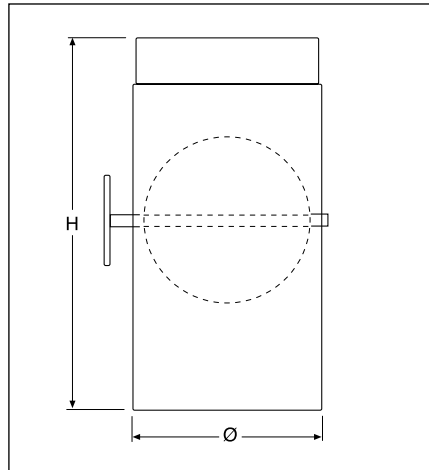

Ø	COD.	H
120	EIKFETA1SCS120	1000
130	EIKFETA1SCS130	1000
140	EIKFETA1SCS140	1000
150	EIKFETA1SCS150	1000
180	EIKFETA1SCS180	1000
* 200	EIKFETA1SCS200	1000