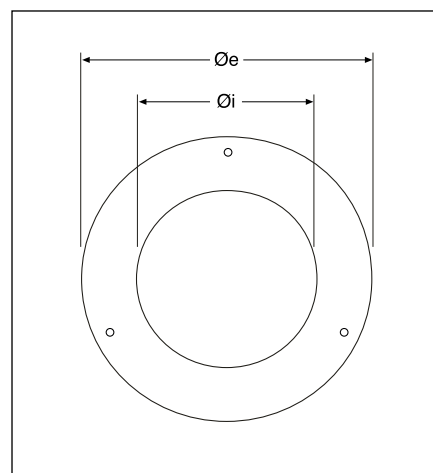

Øi	Øe	COD.
120	250	EIKFEROS3120
130	250	EIKFEROS3130
140	250	EIKFEROS3140
150	250	EIKFEROS3150
180	250	EIKFEROS3180
200	250	EIKFEROS3200