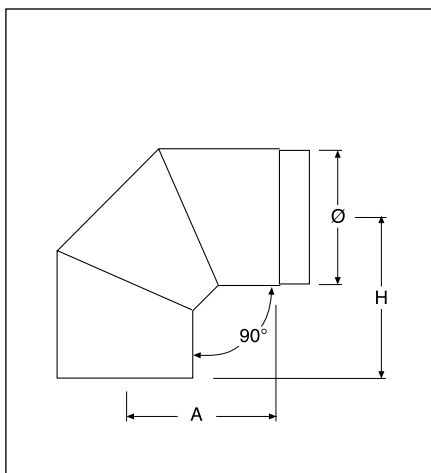

Ø	COD.	A	H
120	EIKFEGA90S120	127	177
130	EIKFEGA90S130	131	181
140	EIKFEGA90S140	137	187
150	EIKFEGA90S150	141	191
180	EIKFEGA90S180	156	208
200	EIKFEGA90S200	216	216