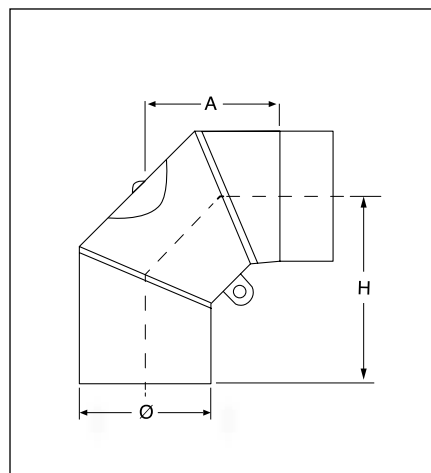

## EIKFEGA90S...

Curva a 90°.

*Elbow 90°.*

Ø	COD.	A	H
120	EIKFEGA90S120	127	177
130	EIKFEGA90S130	131	181
140	EIKFEGA90S140	137	187
150	EIKFEGA90S150	141	191
180	EIKFEGA90S180	156	208
200	EIKFEGA90S200	216	216

## EIKFEGAGIR...

Curva girevole con ispezione.

*Adjustable elbow with inspection door.*

Ø	COD.	A	H
120	EIKFEGAGIR120	127	177
130	EIKFEGAGIR130	131	181
140	EIKFEGAGIR140	137	187
150	EIKFEGAGIR150	141	191
180	EIKFEGAGIR180	156	208
* 200	EIKFEGAGIR200	166	216