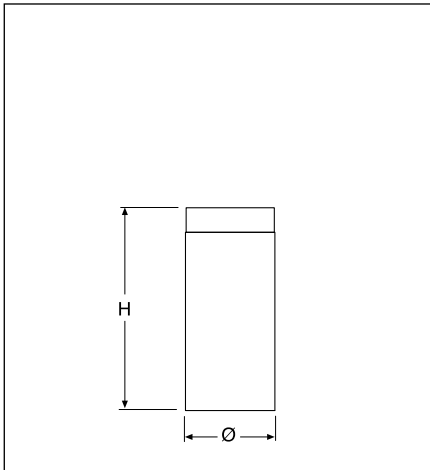

Ø	COD.	H
120	EIKFETA25S120	250
130	EIKFETA25S130	250
140	EIKFETA25S140	250
150	EIKFETA25S150	250
180	EIKFETA25S180	250
200	EIKFETA25S200	250