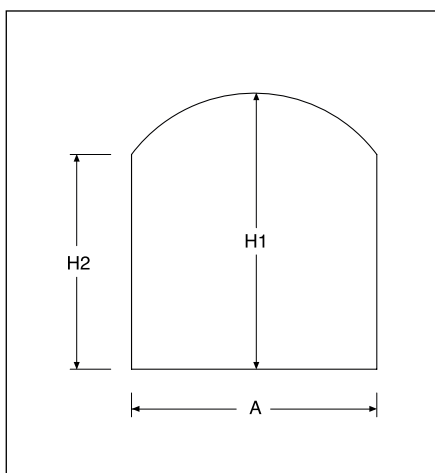

COD.	A	H1	H2
EIKFEPEDANA1	900	1000	700