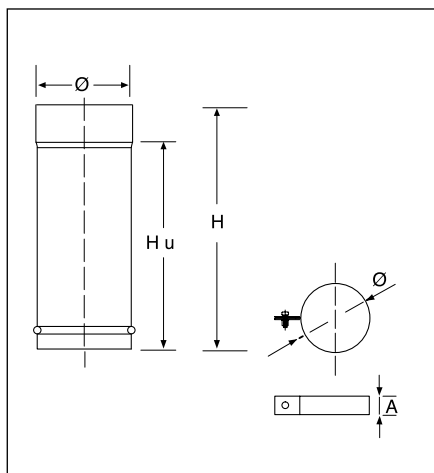

Ø	COD.	A	H	H u
120	EIKFEEPS4S120	30	325	275
130	EIKFEEPS4S130	30	325	275
140	EIKFEEPS4S140	30	325	275
150	EIKFEEPS4S150	30	325	275
180	EIKFEEPS4S180	30	325	275
* 200	EIKFEEPS4S200	30	325	275