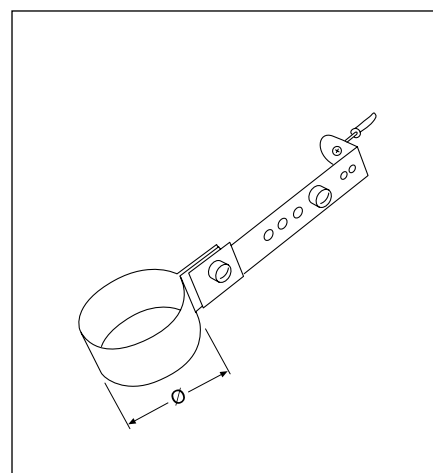

Ø	COD.
120	EIKFECOLSS120
130	EIKFECOLSS130
140	EIKFECOLSS140
150	EIKFECOLSS150
180	EIKFECOLSS180
200	EIKFECOLSS200

Finitura grigia a richiesta
Gray finish on request