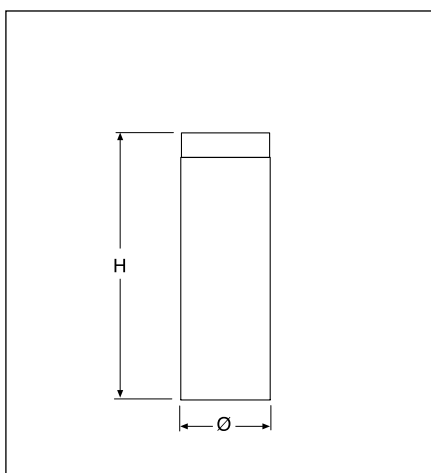

Ø	COD.	H
120	EIKFETA75S120	750
130	EIKFETA75S130	750
140	EIKFETA75S140	750
150	EIKFETA75S150	750
180	EIKFETA75S180	750
200	EIKFETA75S200	750