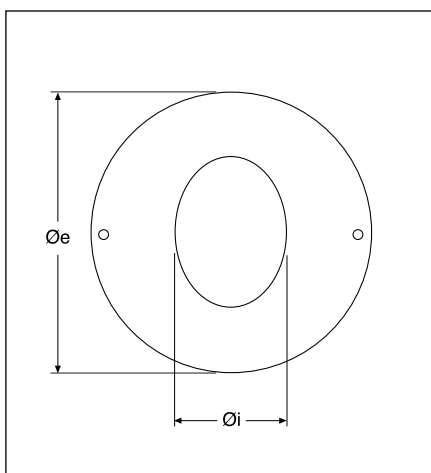

Øi	Øe	COD.
120	250	EIKFEROS45120
130	250	EIKFEROS45130
140	250	EIKFEROS45140
150	250	EIKFEROS45150
180	300	EIKFEROS45180
200	330	EIKFEROS45200